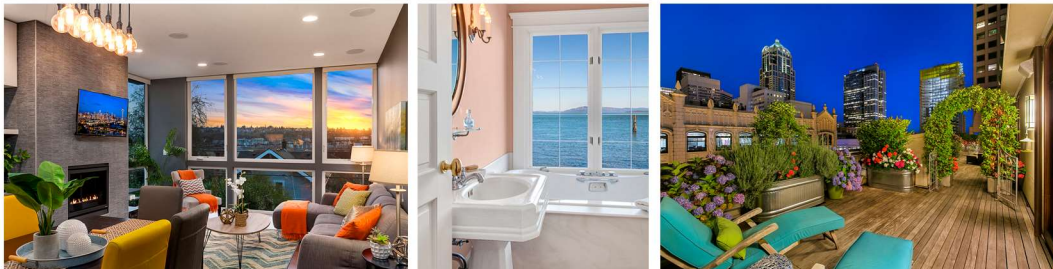

nolan@claritynw.com 206.437.7328 www.claritynw.com